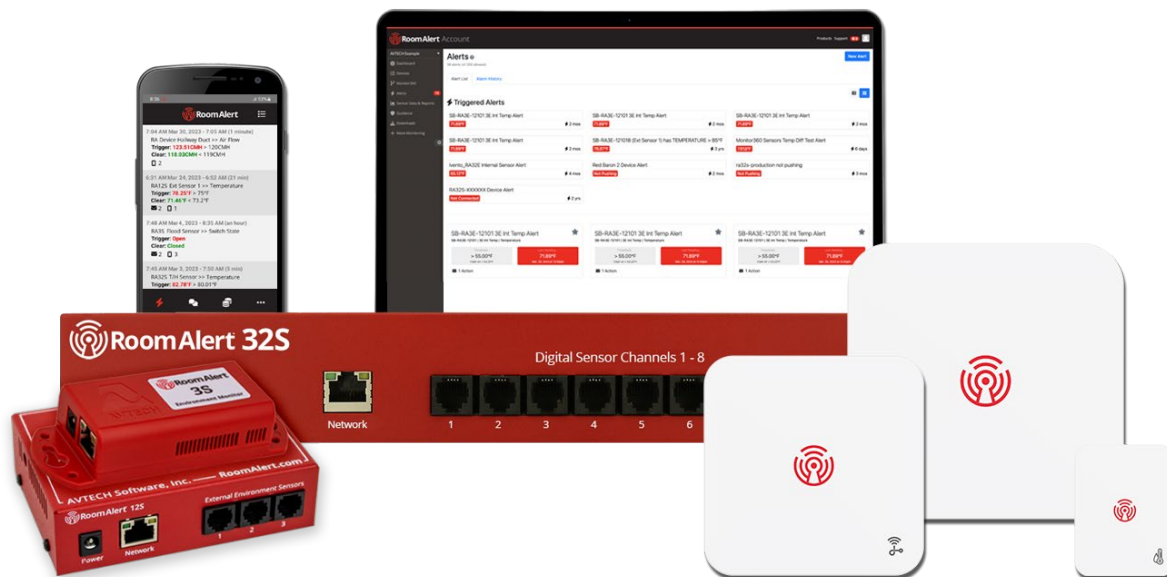

RoomAlert[®]

We've got this.

The Worldwide Leader In Making Temperature & Environment Monitoring Easier

Protecting People, Property, and Productivity to Provide
Peace of Mind

Brief Introduction & Overview

AVTECH's Room Alert Manager Software Expands The Power & Ease-Of-Use

Room Alert Manager is AVTECH's advanced application software for "Discovery, Management, Monitoring, Logging, Graphing, Alerting, Automatic Action & More." It is designed as an interface for AVTECH monitors, included FREE when you purchase a Room Alert monitor and have active Professional tier Room Alert Account service. **Room Alert Manager** monitors unlimited units across the network and is accessed through a single IP address. It allows users to immediately be informed when physical environment conditions change, log and graph data, easily update firmware for supported monitors, and much more.