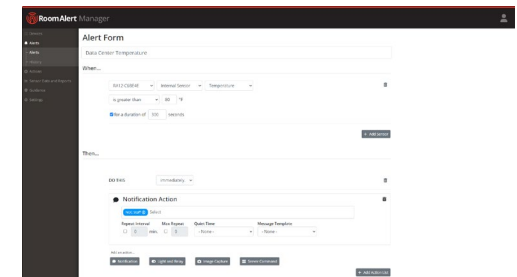

Alert Creation View