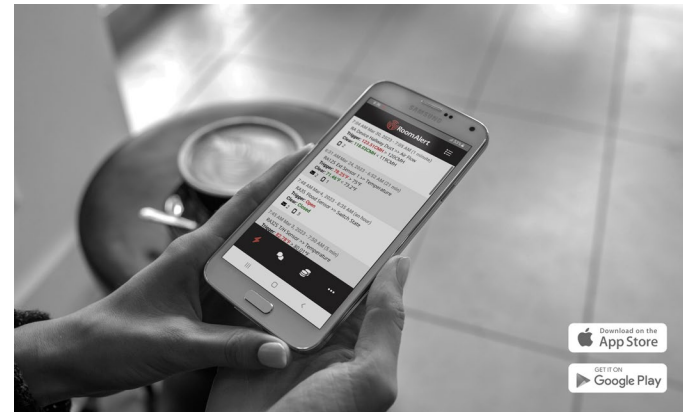

Light Tower w/Audio
ST-RYG-LT \$285

Relay Switch Sensor
RMA-RELAY-SEN \$145

Light Tower & Relay Adapter
LT-32-ADP \$65

Cell Modem w/USB
MOD-CEL-L4G1 \$245

AVTECH's **Room Alert Account**

Manage Devices... Anywhere... Anytime!

- Allows monitoring of environmental conditions anywhere, anytime
- No software installation, no email server to configure, no complex configurations or concerns about network compatibility
- Includes sensor and monitor status, sensor values, time of last update, alert status, time of last alert, contacts and more
- Log all device data for historical review, analysis and verification
- Combine with our **Room Alert App** for immediate notifications no matter where you are, on any device; discuss alerts in real time with your team using the in-app alert chat feature.