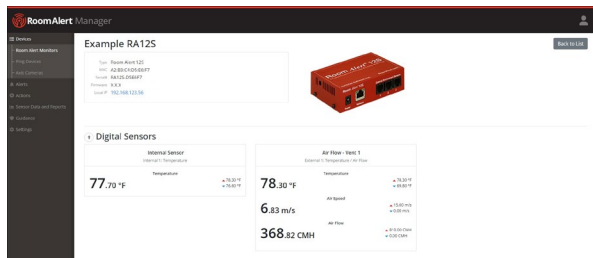

AVTECH's Room Alert Manager Software Expands The Power & Ease-Of-Use

Room Alert Manager is AVTECH's advanced application software for "Discovery, Management, Monitoring, Logging, Graphing, Alerting, Automatic Action & More." It is designed as an interface for AVTECH monitors, included FREE when you purchase a Room Alert monitor and have active Professional tier Room Alert Account service. **Room Alert Manager** monitors unlimited units across the network and is accessed through a single IP address. It allows users to immediately be informed when physical environment conditions change, log and graph data, easily update firmware for supported monitors, and much more.

Main Status View