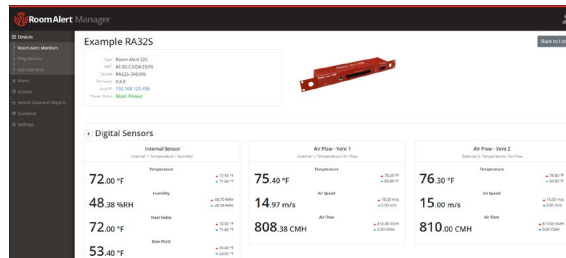

Device View