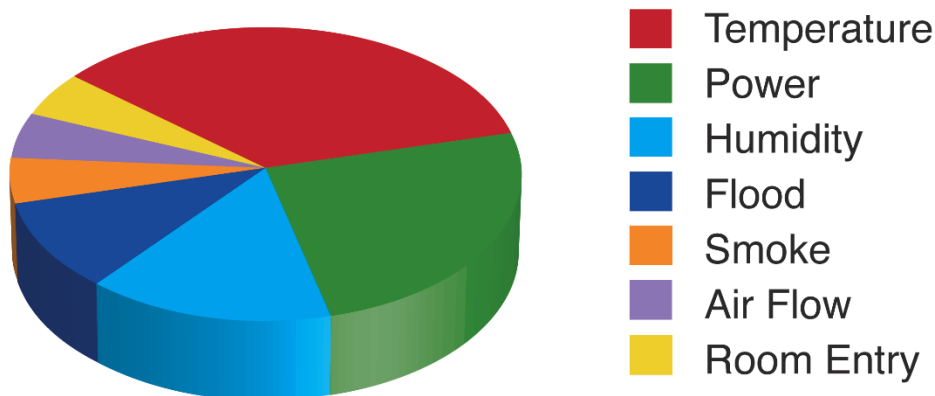

The Primary Environment Threats

The biggest threats continue to be power failure or improper cooling/heating that cause temperature and humidity extremes, inefficient power consumption or failure, and exposure to unexpected water leakage or flooding. The most common types of environment conditions leading to downtime or loss are:

The 'Big 7' IT Environment Threats

30% of downtime events and losses are caused by environment factors.

40% of businesses close within 1 year after suffering a major outage.