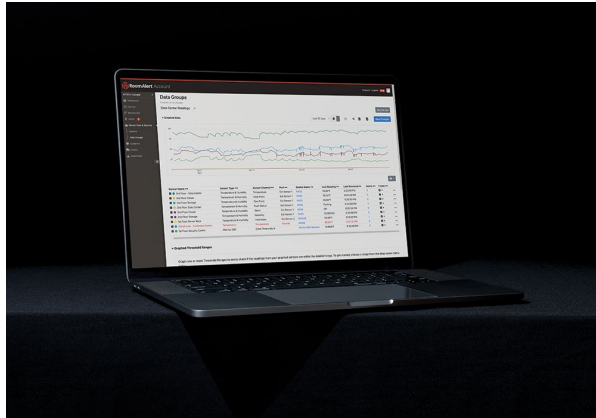

AVTECH's **Room Alert Account**

Manage Devices... Anywhere... Anytime!

- Allows monitoring of environmental conditions anywhere, anytime
- No software installation, no email server to configure, no complex configurations or concerns about network compatibility
- Includes sensor and monitor status, sensor values, time of last update, alert status, time of last alert, contacts and more
- Log all device data for historical review, analysis and verification
- Combine with our **Room Alert App** for immediate notifications no matter where you are, on any device; discuss alerts in real time with your team using the in-app alert chat feature.